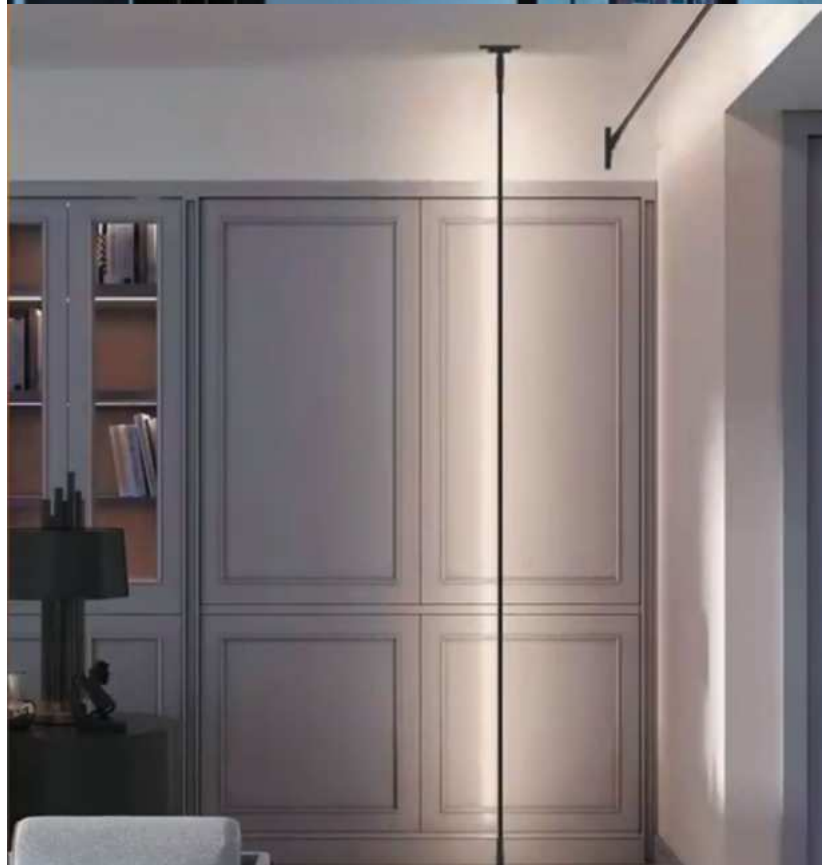

From A to B without a profile - our Skyflex profiles make this possible. These can be easily mounted on the wall and stretched across the room as required. This flexible lighting solution not only offers exciting installations, but is also easy to install.

Skyflex profiles are ideal for rooms with curved ceilings or for implementing creative lighting installations. Whether in the office, at home or in a museum, the Skyflex creates a unique interplay of light and shadow and offers an intelligent and flexible lighting solution.

One lighting solution, countless advantages

Suitable for flex stripes with a maximum width of 15 mm

Flexible installation allows creative freedom in positioning

Maximum installation length 20 meters

Single-sided feed

The length of the steel strip and flex stripe can be individually adjusted

Compatible with our Cover 26 [113652](#)

SEVERAL LIGHTING METHODS

INDIRECT

DIRECT

Rotating axis
Flange

Mounting block
for light strips