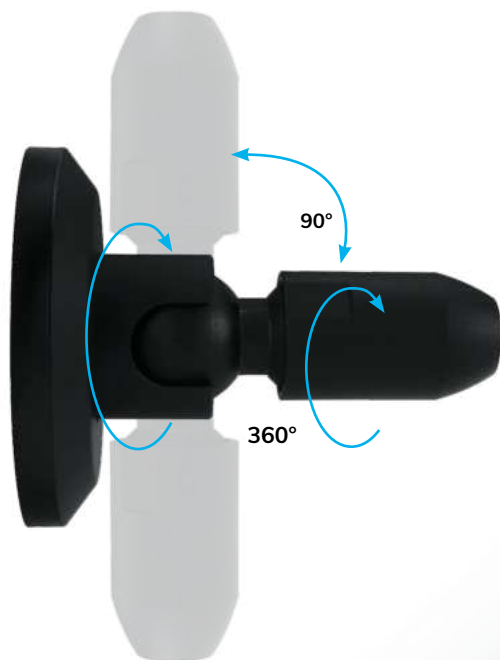

From A to B without a profile - our Skyflex profiles make this possible. These can be easily mounted on the wall and stretched across the room as required. This flexible lighting solution not only offers exciting installations, but is also easy to install.

One lighting solution, countless advantages

Suitable for flex stripes with a maximum width of 15 mm

Flexible installation allows creative freedom in positioning

Maximum installation length 20 meters

Single-sided feed

The length of the steel strip and flex stripe can be individually adjusted

Compatible with our Cover 26 [113652](#)

SEVERAL LIGHTING METHODS

INDIRECT

DIRECT

Rotating axis
Flange

Mounting block
for light strips

Base shell

Rotating axis

Base

REDEFINE LIGHT LINES

THE UNIVERSAL ADJUSTABILITY ENABLES
LIGHTING AT DIFFERENT ANGLES

We advise you personally!

Our professional lighting planners and consultants calculate and design the ideal LED lighting solution for your project.